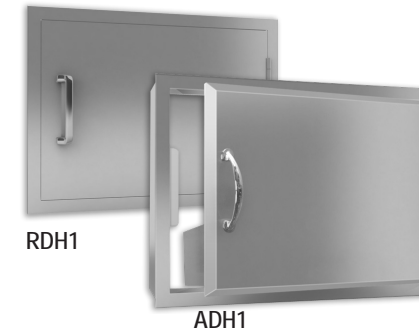

RDH1 Stainless Steel Door, Horizontal - 304SS

ADH1 Agape - Stainless Steel Door, Horizontal, Reversible - 304SS
Double Lined, Raised Panel Face, Optional Condiment Tray Mounts Inside (ACT1), Reversible Door Design for Left or Right Hand Swing

Cutout Dimensions: 24 1/2" W x 17 1/2" H
Overall Dimensions: 27" W x 20" H